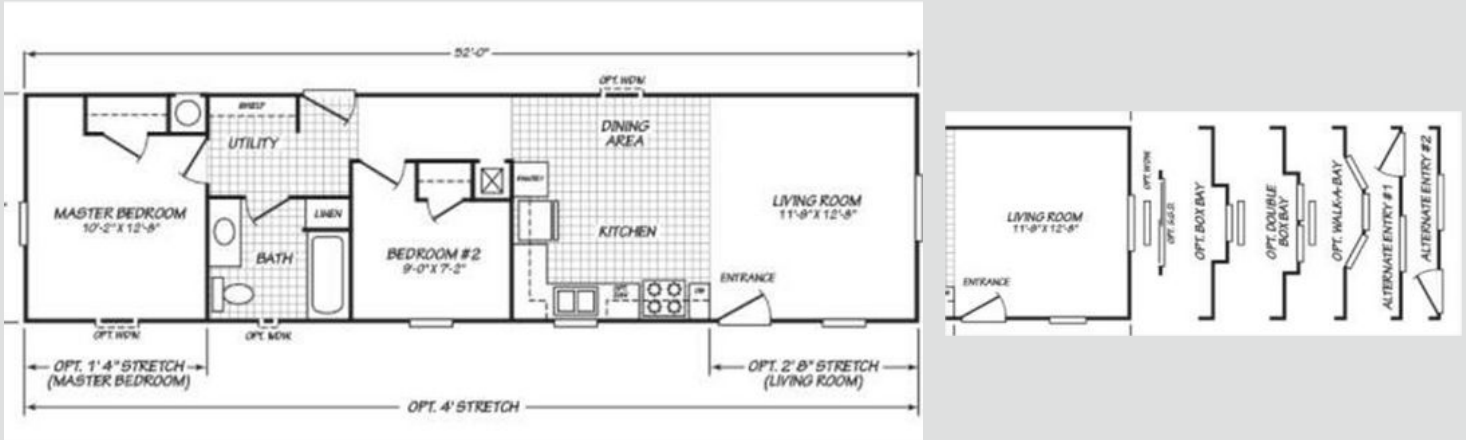

Colonial Series

Henley

2 Bed 1 Bath

693 Sqft

13'4" x 52'

1 Sections

Note:

- Lender requirements may require changes to designs, these changes may require additional project costs.
- Prices, Specifications, & Material are Subject to change without notice
- SQUARE FOOTAGE AND DIMENSIONS ARE APPROXIMATE

- 100 Amp Service
- Rocker Switches Throughout
- Dual USB Recept-Kitchen
- Interior Panel Box
- Furnace:56 BTU
- 29 Gal Gas Water Heater
- Shut-Off Valves Throuout
- Plumb & Wlre for washer & gas dryer

Canyon Lake Lighting PKG

- 1-LT Domed Chandelier-Qty. 1
- Exterior Light - Qty. 2
- (5) 6' Ceiling Light (Brushed Nickel)
- Kitchen (2), Hallway(1), Master Bath (1), Guest Bath (1)

Cabinetry

- 4" Laminate B/Splash- Master Bath
- 4" Laminate B/Splash- Guest Bath
- 4" Laminate B/ Splash- Kitchen
- Kitchen 3-Door Pantry (Model Specific)
- Cabinet Doors: Shaker (paper Wrap)
- Drawer Bank (3 Drawers)-Kitchen'
12" Shelf Over Refer
- Cabinet Hardwar- Nickel Round Knobs
- Side-Mount Drawer Guides
- Concealed Cabinet Door Hinges
- White-Lined Overhead Cabinets
- White Lined Base Cabinets
- Wire Utility Shelf

Master Bath

- 1-pc 60" Fiberglass Tub/Shower
- Single Lever Faucet/ Diverter-Chrome
- Towel Bar/Tissue Holder-Chrome
- Porcelain Single Lavy Bowl
- Exhaust Fan w/Switch
- Mirror with polished edge
- Hollywood Bar Light
- 36' High Vanity