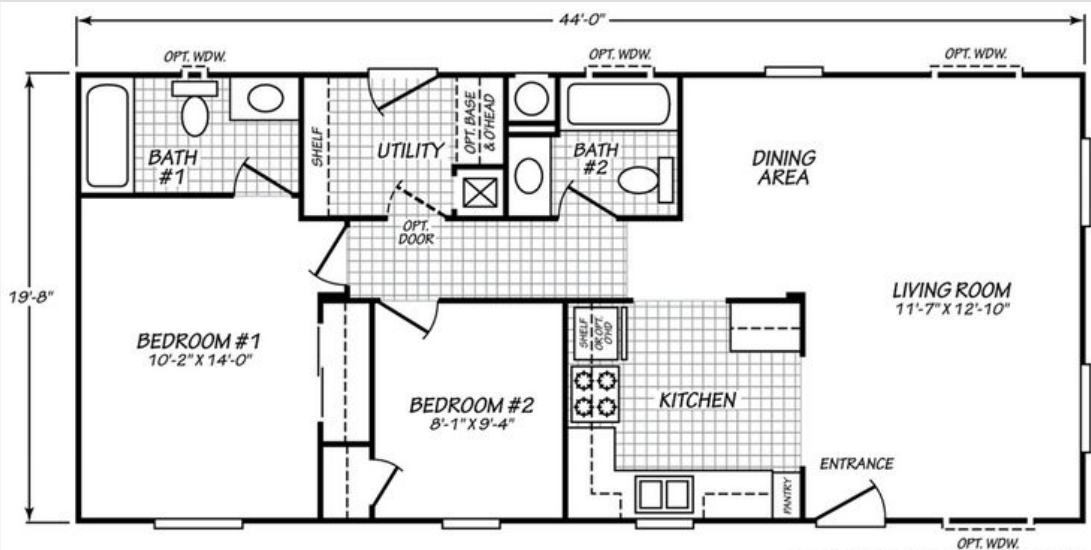

Colonial Series

Hudson

2 Bed 2 Bath

865 Sqft

19'8" X 44'

2 Sections

Note:

- Lender requirements may require changes to designs, these changes may require additional project costs.
- Prices, Specifications, & Material are Subject to change without notice
- SQUARE FOOTAGE AND DIMENSIONS ARE APPROXIMATE

Canyon Lake Lighting PKG

- 1-LT Domed Chandelier-Qty. 1
- Exterior Light - Qty. 2
- (5) 6' Ceiling Light (Brushed Nickel)
- Kitchen (2), Hallway(1), Master Bath (1), Guest Bath (1)

Cabinetry

- 4" Laminate B/Splash- Master Bath
- 4" Laminate B/Splash- Guest Bath
- 4" Laminate B/ Splash- Kitchen
- Kitchen 3-Door Pantry (Model Specific)
- Cabinet Doors: Shaker (paper Wrap)
- Drawer Bank (3 Drawers)-Kitchen'
12" Shelf Over Refer
- Cabinet Hardwar- Nickel Round Knobs
- Side-Mount Drawer Guides
- Concealed Cabinet Door Hinges
- White-Lined Overhead Cabinets
- White Lined Base Cabinets
- Wire Utility Shelf

Kitchen

- Single Lever Faucet w/Spray-Chrome
- F/S Gas Range 30"
- 18.1 CF Refrigerator
- Stainless Steel 6" Deep Sink

INTERIOR

- Knockdown Ceiling
- Closet-White Vinyl
- Mini Blinds T/O 1" Aluminum
- Rebond Carpet Pad
- Small Door Casing
- Tape & Texture - Wet Areas
- Tape & Texture- Living Areas
- Square Interior Corners - T/O

Master Bath

- 1-pc 60" Fiberglass Tub/Shower
- Single Lever Faucet/ Diverter-Chrome
- Towel Bar/Tissue Holder-Chrome
- Porcelain Single Lavy Bowl
- Exhaust Fan w/Switch
- Mirror with polished edge
- Hollywood Bar Light
- 36' High Vanity