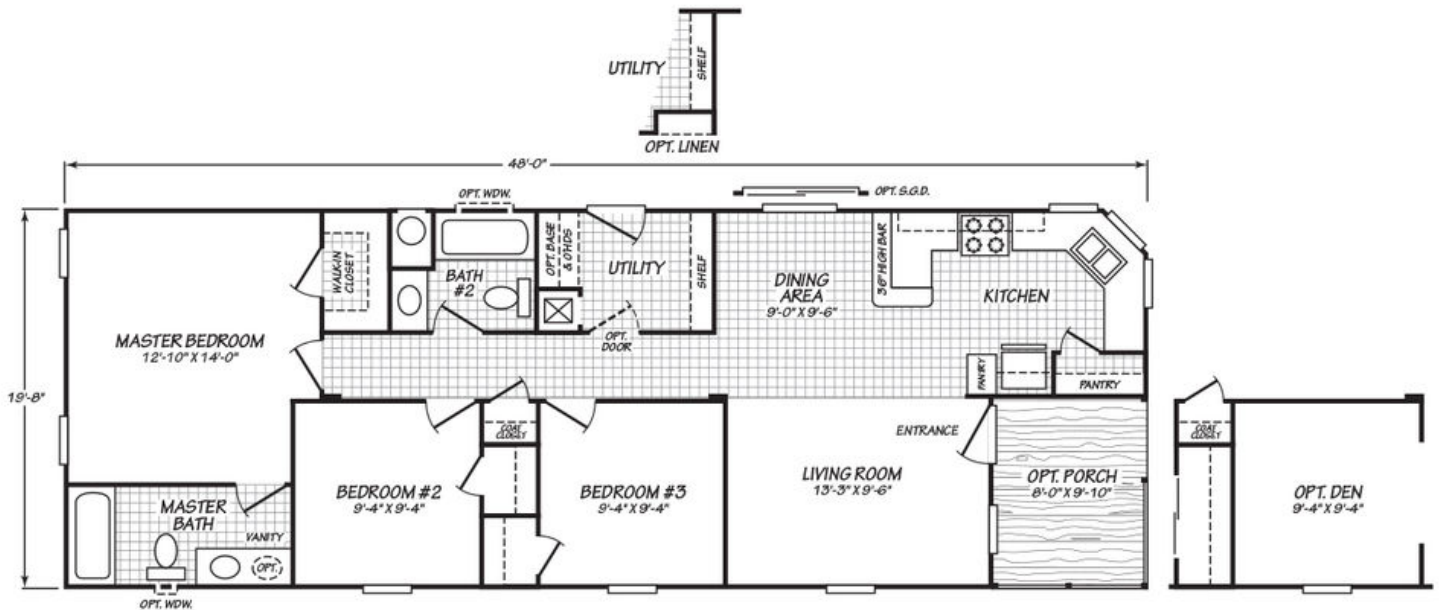

Colonial Series

Lydia

3 Bed 2 Bath

1021 Sqft

19'8" x 56'

2 Section

Note:

- Lender requirements may require changes to designs, these changes may require additional project costs.
- Prices, Specifications, & Material are Subject to change without notice
- SQUARE FOOTAGE AND DIMENSIONS ARE APPROXIMATE

- 100 Amp Service
- Rocker Switches Throughout
- Dual USB Recept-Kitchen
- Interior Panel Box
- Furnace:56 BTU
- 29 Gal Gas Water Heater
- Shut-Off Valves Throuout
- Plumb & Wlre for washer & gas dryer

Canyon Lake Lighting PKG

- 1-LT Domed Chandelier-Qty. 1
- Exterior Light - Qty. 2
- (5) 6' Ceiling Light (Brushed Nickel)
- Kitchen (2), Hallway(1), Master Bath (1), Guest Bath (1)

Cabinetry

- 4" Laminate B/Splash- Master Bath
- 4" Laminate B/Splash- Guest Bath
- 4" Laminate B/ Splash- Kitchen
- Kitchen 3-Door Pantry (Model Specific)
- Cabinet Doors: Shaker (paper Wrap)
- Drawer Bank (3 Drawers)-Kitchen'
12" Shelf Over Refer
- Cabinet Hardwar- Nickel Round Knobs
- Side-Mount Drawer Guides
- Concealed Cabinet Door Hinges
- White-Lined Overhead Cabinets
- White Lined Base Cabinets
- Wire Utility Shelf

Master Bath

- 1-pc 60" Fiberglass Tub/Shower
- Single Lever Faucet/ Diverter-Chrome
- Towel Bar/Tissue Holder-Chrome
- Porcelain Single Lavy Bowl
- Exhaust Fan w/Switch
- Mirror with polished edge
- Hollywood Bar Light
- 36' High Vanity