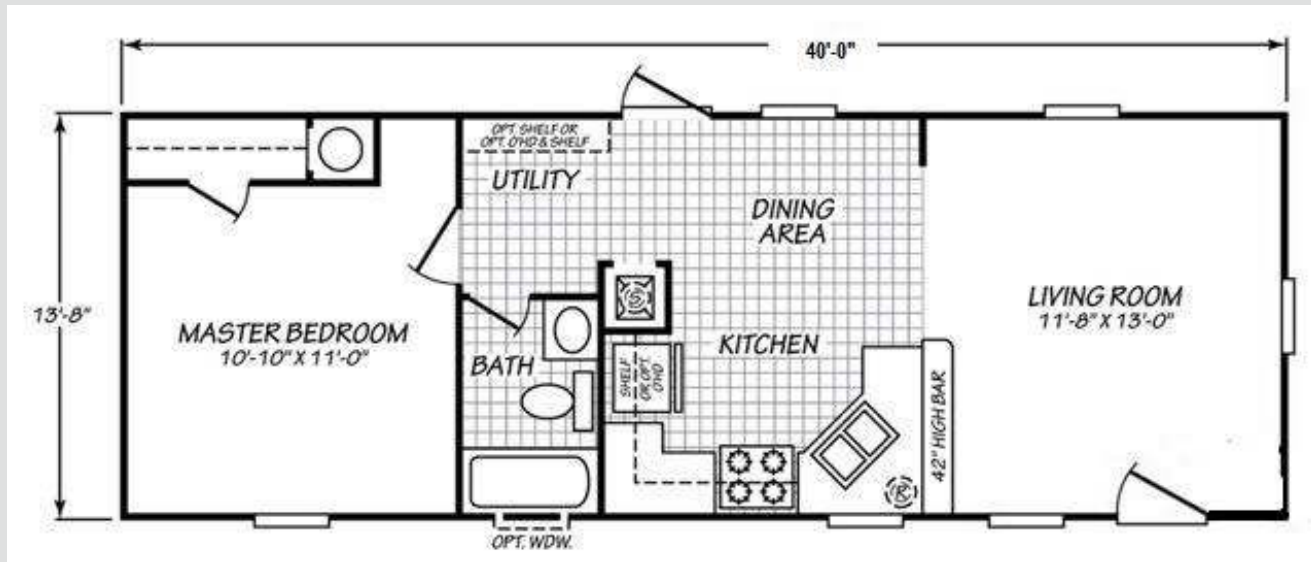

## Madison

1 Bed 1 Bath

550 Sqft

13'8" x 40'

1 Section

**Note:**

- Lender requirements may require changes to designs, these changes may require additional project costs.
- Prices, Specifications, & Material are Subject to change without notice
- SQUARE FOOTAGE AND DIMENSIONS ARE APPROXIMATE

## Electrical/Plumbing

- 100 Amp Service
- Rocker Switches Throughout
- Dual USB Recept-Kitchen
- Interior Panel Box
- Furnace:56 BTU
- 29 Gal Gas Water Heater
- Shut-Off Valves Throuout
- Plumb & Wlre for washer & gas dryer