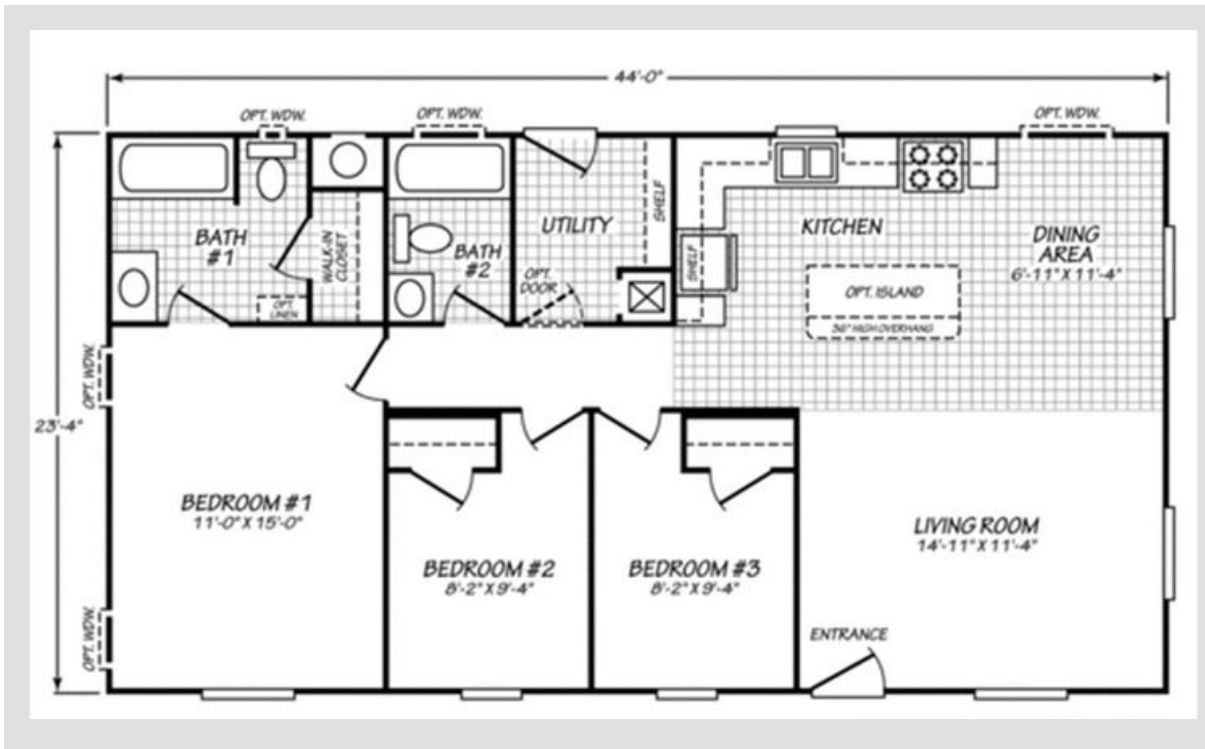

Colonial Series

Marlow

3 Bed 2 Bath

1026 Sqft

23'4" x 44'

2 Sections

Note:

- Lender requirements may require changes to designs, these changes may require additional project costs.
- Prices, Specifications, & Material are Subject to change without notice
- SQUARE FOOTAGE AND DIMENSIONS ARE APPROXIMATE

Canyon Lake Lighting PKG

- 1-LT Domed Chandelier-Qty. 1
- Exterior Light - Qty. 2
- (5) 6' Ceiling Light (Brushed Nickel)
- Kitchen (2), Hallway(1), Master Bath (1), Guest Bath (1)

Cabinetry

- 4" Laminate B/Splash- Master Bath
- 4" Laminate B/Splash- Guest Bath
- 4" Laminate B/ Splash- Kitchen
- Kitchen 3-Door Pantry (Model Specific)
- Cabinet Doors: Shaker (paper Wrap)
- Drawer Bank (3 Drawers)-Kitchen'
12" Shelf Over Refer
- Cabinet Hardwar- Nickel Round Knobs
- Side-Mount Drawer Guides
- Concealed Cabinet Door Hinges
- White-Lined Overhead Cabinets
- White Lined Base Cabinets
- Wire Utility Shelf

Kitchen

- Single Lever Faucet w/Spray-Chrome
- F/S Gas Range 30"
- 18.1 CF Refrigerator
- Stainless Steel 6" Deep Sink

INTERIOR

- Knockdown Ceiling
- Closet-White Vinyl
- Mini Blinds T/O 1" Aluminum
- Rebond Carpet Pad
- Small Door Casing
- Tape & Texture - Wet Areas
- Tape & Texture- Living Areas
- Square Interior Corners - T/O

Master Bath

- 1-pc 60" Fiberglass Tub/Shower
- Single Lever Faucet/ Diverter-Chrome
- Towel Bar/Tissue Holder-Chrome
- Porcelain Single Lavy Bowl
- Exhaust Fan w/Switch
- Mirror with polished edge
- Hollywood Bar Light
- 36' High Vanity