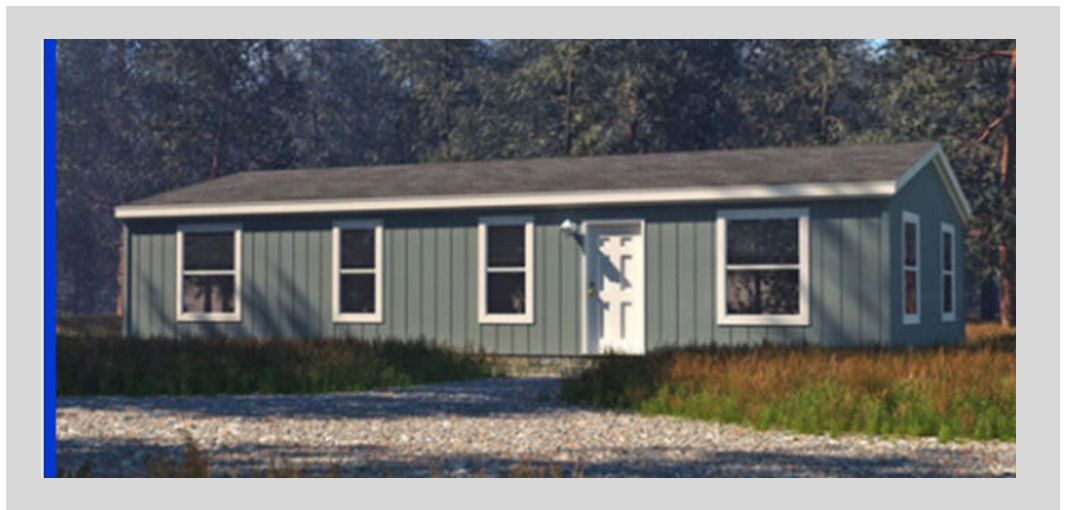

Colonial Series

Marlow

3 Bed 2 Bath

1026 Sqft

23'4" x 44'

2 Sections

Note:

- Lender requirements may require changes to designs, these changes may require additional project costs.
- Prices, Specifications, & Material are Subject to change without notice
- SQUARE FOOTAGE AND DIMENSIONS ARE APPROXIMATE

Exterior

- Insulation:r21-11-11 (228-11-11 Model Specific)
- Exterior Window Trim T/O
- Allura-Fiber Cement
- Exterior Vertical Siding
- Roof Pitch:3:12 / 4:12 for all single Wides
- 12" Front Overhang
- Roof Load 20 LB