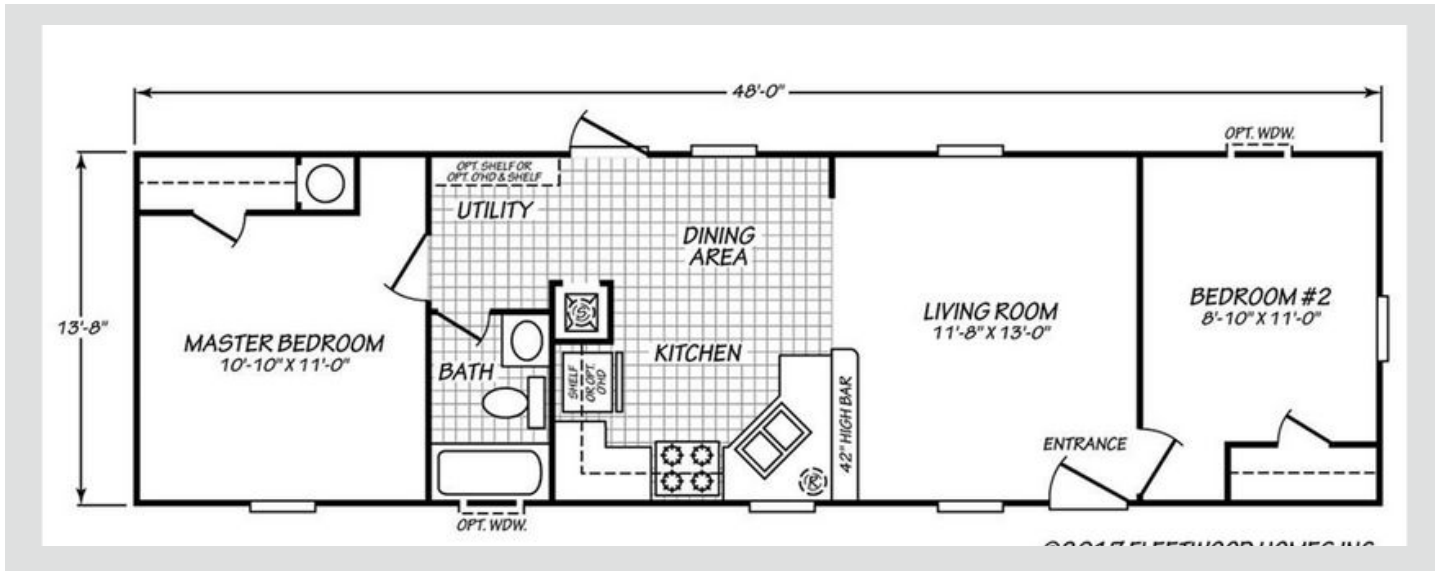

Colonial Series

Penryn

2 Bed 1 Bath

639 Sqft

13'8" X 48'

1 Section

Note:

- Lender requirements may require changes to designs, these changes may require additional project costs.
- Prices, Specifications, & Material are Subject to change without notice
- SQUARE FOOTAGE AND DIMENSIONS ARE APPROXIMATE

Canyon Lake Lighting PKG

- 1-LT Domed Chandelier-Qty. 1
- Exterior Light - Qty. 2
- (5) 6' Ceiling Light (Brushed Nickel)
- Kitchen (2), Hallway(1), Master Bath (1), Guest Bath (1)

Cabinetry

- 4" Laminate B/Splash- Master Bath
- 4" Laminate B/Splash- Guest Bath
- 4" Laminate B/ Splash- Kitchen
- Kitchen 3-Door Pantry (Model Specific)
- Cabinet Doors: Shaker (paper Wrap)
- Drawer Bank (3 Drawers)-Kitchen'
12" Shelf Over Refer
- Cabinet Hardwar- Nickel Round Knobs
- Side-Mount Drawer Guides
- Concealed Cabinet Door Hinges
- White-Lined Overhead Cabinets
- White Lined Base Cabinets
- Wire Utility Shelf

Kitchen

- Single Lever Faucet w/Spray-Chrome
- F/S Gas Range 30"
- 18.1 CF Refrigerator
- Stainless Steel 6" Deep Sink

INTERIOR

- Knockdown Ceiling
- Closet-White Vinyl
- Mini Blinds T/O 1" Aluminum
- Rebond Carpet Pad
- Small Door Casing
- Tape & Texture - Wet Areas
- Tape & Texture- Living Areas
- Square Interior Corners - T/O

Master Bath

- 1-pc 60" Fiberglass Tub/Shower
- Single Lever Faucet/ Diverter-Chrome
- Towel Bar/Tissue Holder-Chrome
- Porcelain Single Lavy Bowl
- Exhaust Fan w/Switch
- Mirror with polished edge
- Hollywood Bar Light
- 36' High Vanity