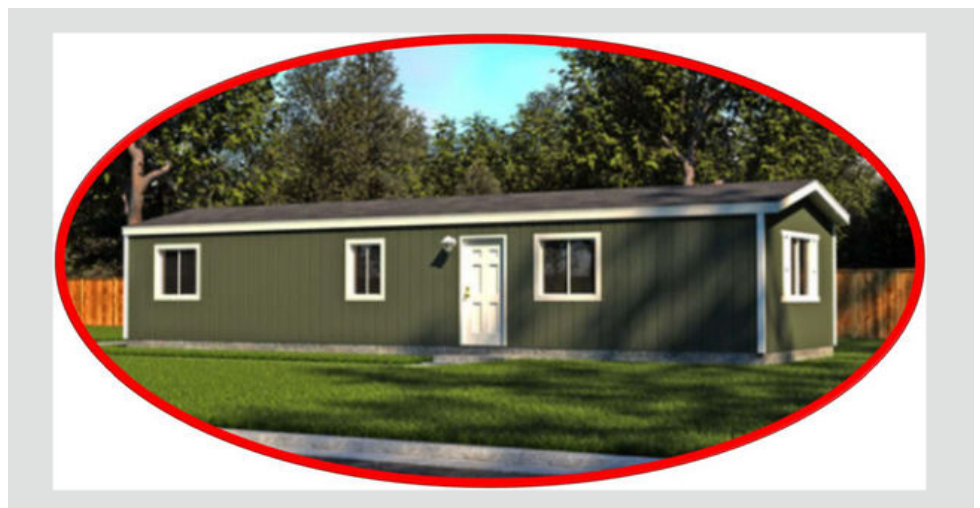

Colonial Series

Penryn

2 Bed 1 Bath

639 Sqft

13'8" X 48'

1 Section

Note:

- Lender requirements may require changes to designs, these changes may require additional project costs.
- Prices, Specifications, & Material are Subject to change without notice
- SQUARE FOOTAGE AND DIMENSIONS ARE APPROXIMATE

Exterior

- Insulation:r21-11-11 (228-11-11 Model Specific)
- Exterior Window Trim T/O
- Allura-Fiber Cement
- Exterior Vertical Siding
- Roof Pitch:3:12 / 4:12 for all single Wides
- 12" Front Overhang
- Roof Load 20 LB