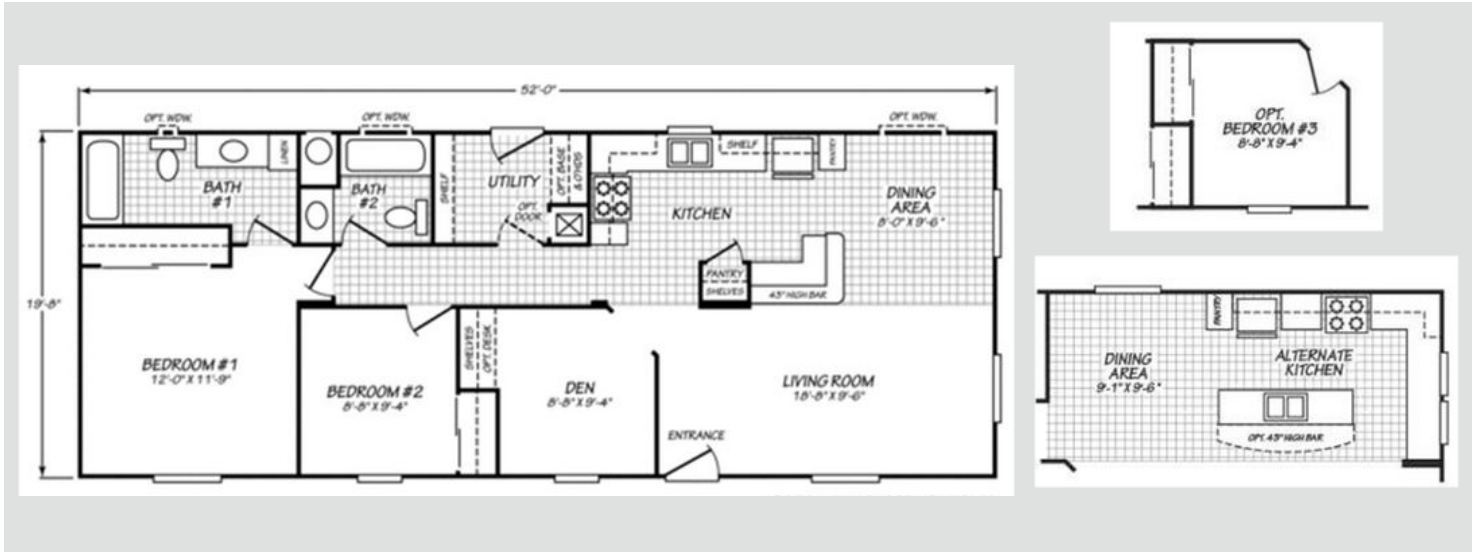

Colonial Series

Sussex

2 Bed 2 Bath

1022 Sqft

19'8" x 52'

2 Sections

Note:

- Lender requirements may require changes to designs, these changes may require additional project costs.
- Prices, Specifications, & Material are Subject to change without notice
- SQUARE FOOTAGE AND DIMENSIONS ARE APPROXIMATE

- 100 Amp Service
- Rocker Switches Throughout
- Dual USB Recept-Kitchen
- Interior Panel Box
- Furnace:56 BTU
- 29 Gal Gas Water Heater
- Shut-Off Valves Throuout
- Plumb & Wlre for washer & gas dryer

Canyon Lake Lighting PKG

- 1-LT Domed Chandelier-Qty. 1
- Exterior Light - Qty. 2
- (5) 6' Ceiling Light (Brushed Nickel)
- Kitchen (2), Hallway(1), Master Bath (1), Guest Bath (1)

Cabinetry

- 4" Laminate B/Splash- Master Bath
- 4" Laminate B/Splash- Guest Bath
- 4" Laminate B/ Splash- Kitchen
- Kitchen 3-Door Pantry (Model Specific)
- Cabinet Doors: Shaker (paper Wrap)
- Drawer Bank (3 Drawers)-Kitchen'
12" Shelf Over Refer
- Cabinet Hardwar- Nickel Round Knobs
- Side-Mount Drawer Guides
- Concealed Cabinet Door Hinges
- White-Lined Overhead Cabinets
- White Lined Base Cabinets
- Wire Utility Shelf

Master Bath

- 1-pc 60" Fiberglass Tub/Shower
- Single Lever Faucet/ Diverter-Chrome
- Towel Bar/Tissue Holder-Chrome
- Porcelain Single Lavy Bowl
- Exhaust Fan w/Switch
- Mirror with polished edge
- Hollywood Bar Light
- 36' High Vanity