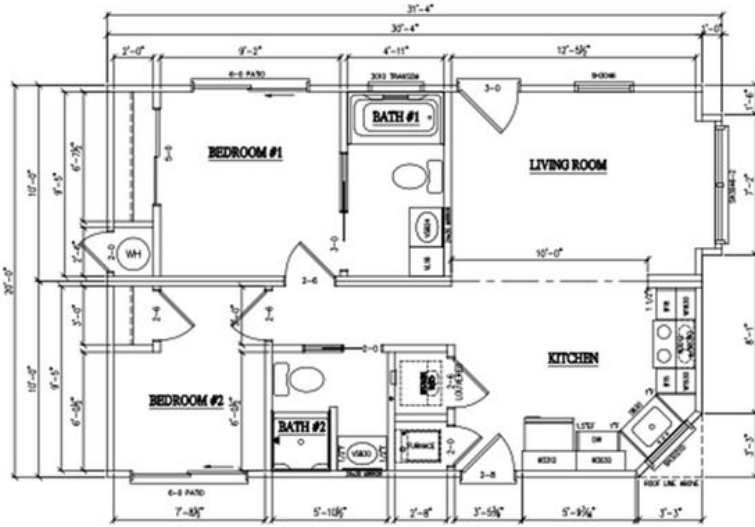

Colonial Series

Washington

2 Bed 2 Bath

610 Sqft

20' x 31'4"

2 Sections

Note:

- Lender requirements may require changes to designs, these changes may require additional project costs.
- Prices, Specifications, & Material are Subject to change without notice
- SQUARE FOOTAGE AND DIMENSIONS ARE APPROXIMATE

Canyon Lake Lighting PKG

- 1-LT Domed Chandelier-Qty. 1
- Exterior Light - Qty. 2
- (5) 6' Ceiling Light (Brushed Nickel)
- Kitchen (2), Hallway(1), Master Bath (1), Guest Bath (1)

Cabinetry

- 4" Laminate B/Splash- Master Bath
- 4" Laminate B/Splash- Guest Bath
- 4" Laminate B/ Splash- Kitchen
- Kitchen 3-Door Pantry (Model Specific)
- Cabinet Doors: Shaker (paper Wrap)
- Drawer Bank (3 Drawers)-Kitchen'
12" Shelf Over Refer
- Cabinet Hardwar- Nickel Round Knobs
- Side-Mount Drawer Guides
- Concealed Cabinet Door Hinges
- White-Lined Overhead Cabinets
- White Lined Base Cabinets
- Wire Utility Shelf

Master Bath

- 1-pc 60" Fiberglass Tub/Shower
- Single Lever Faucet/ Diverter-Chrome
- Towel Bar/Tissue Holder-Chrome
- Porcelain Single Lavy Bowl
- Exhaust Fan w/Switch
- Mirror with polished edge
- Hollywood Bar Light
- 36' High Vanity